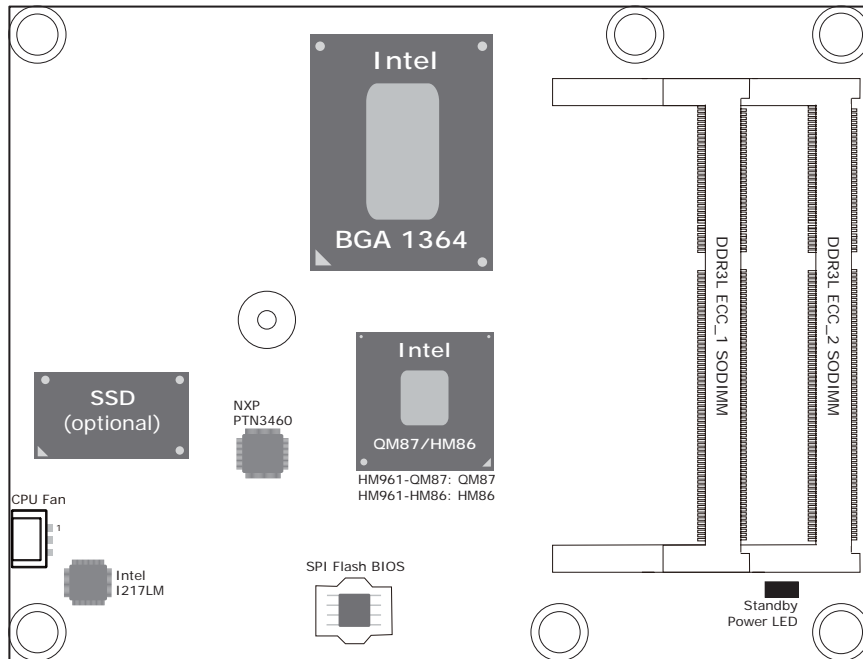

HM961-QM87/HM86

TOP

BOTTOM

Warning:
 HM961-QM87/HM86 ONLY supports DDR3L ECC DRAM.