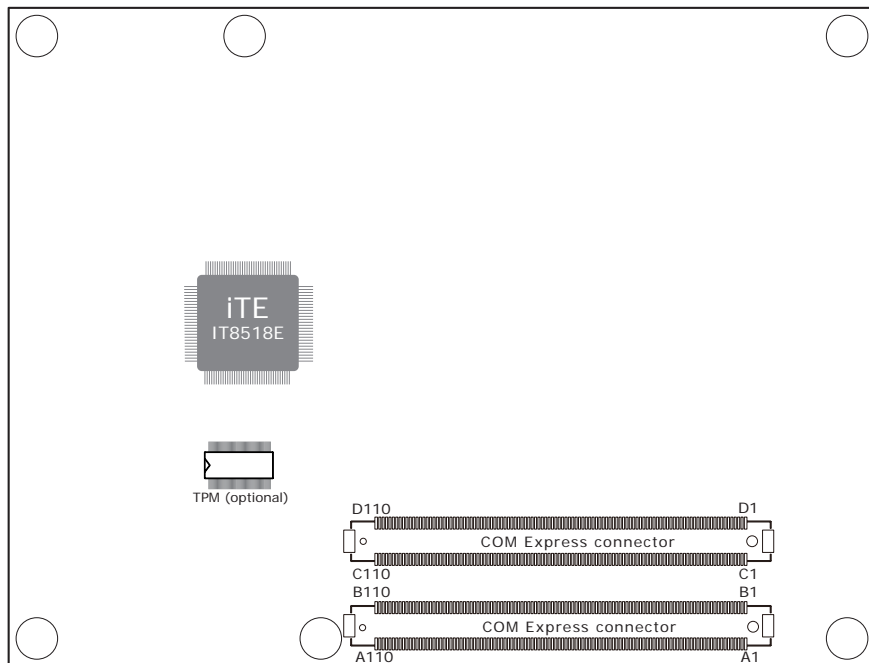

HM961-QM87/HM86

TOP

BOTTOM

Warning:
 HM961-QM87/HM86 ONLY supports DDR3L ECC DRAM.